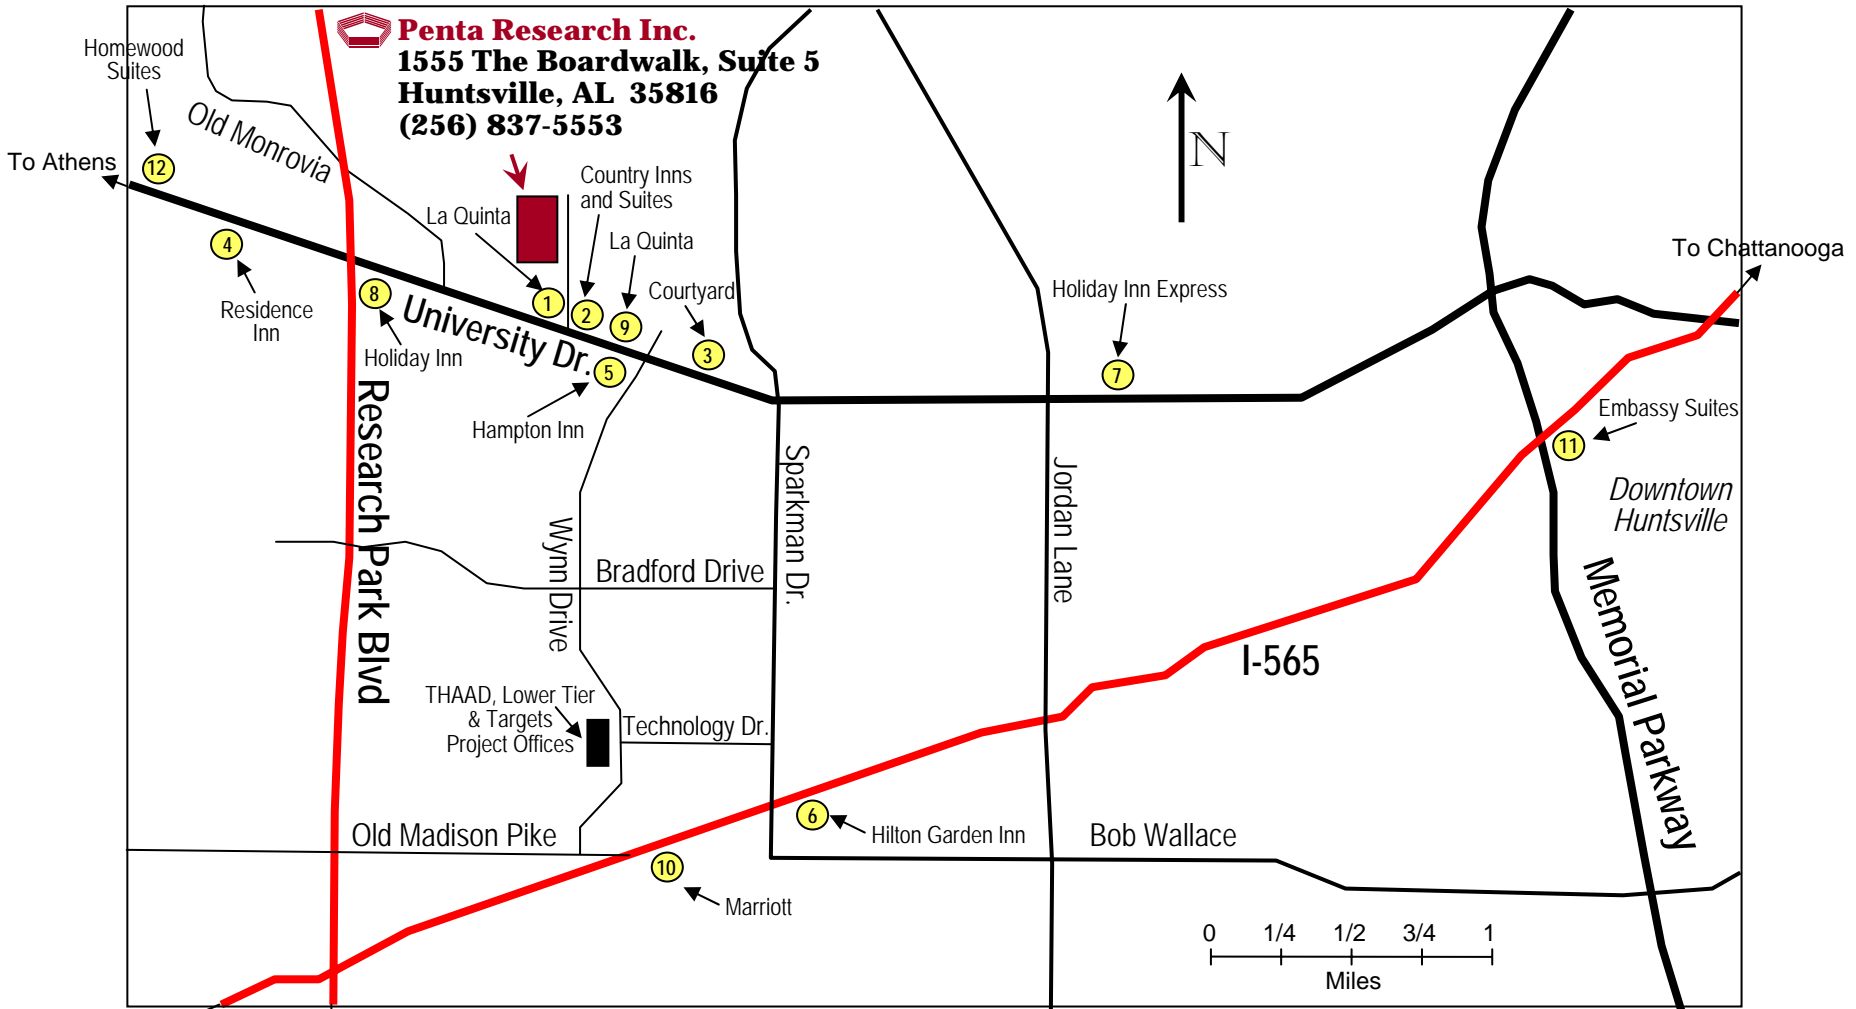

# Directions to Penta Research

To Airport  
 To Redstone Arsenal, NASA

**From the Airport:**

- Exit the Airport and take I-565 East
- Exit on Research Park Blvd (AL-255) North
- Exit on University Drive (US-72) East
- Turn left on The Boardwalk
- Penta Research is 0.1 mile on the left

**From South Huntsville:**

- Get on Memorial Pkwy (US-231) North
- Exit on I-565 West
- Exit on Research Park Blvd (AL-255) North
- Exit on University Drive (US-72) East
- Turn left on The Boardwalk
- Penta Research is 0.1 mile on the left