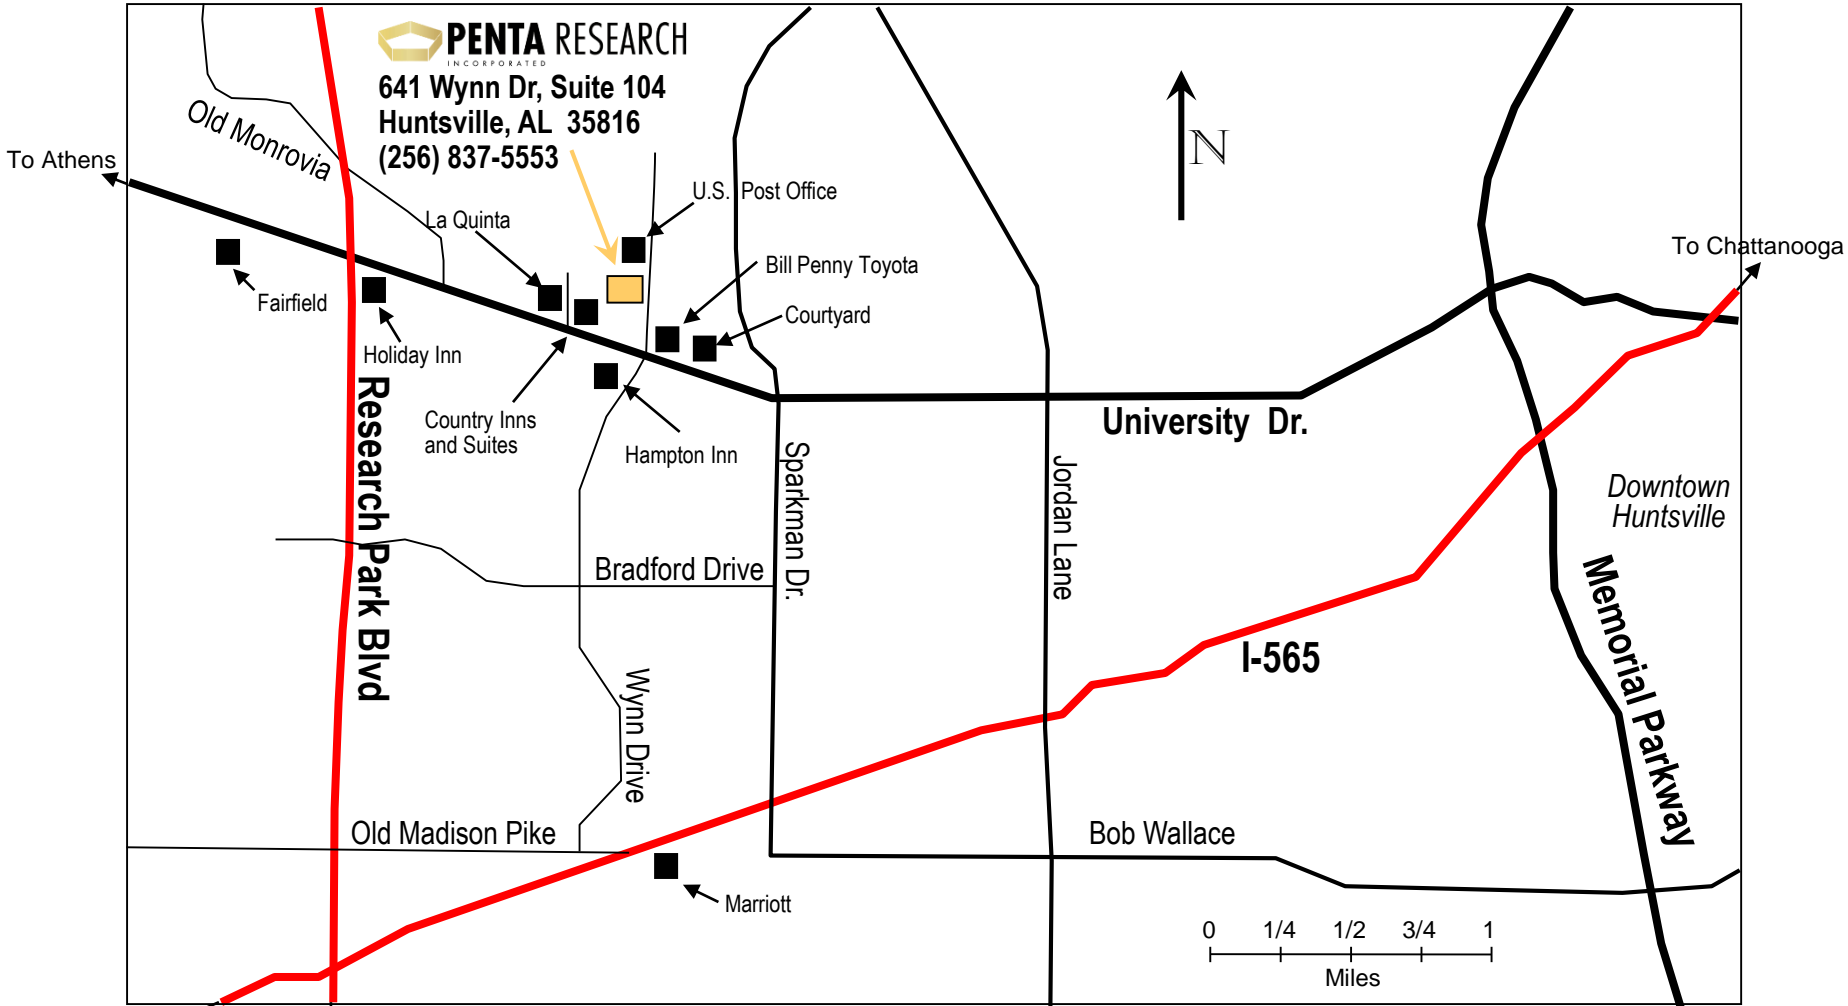

# Directions to Penta Research

**PENTA RESEARCH**  
641 Wynn Dr, Suite 104  
Huntsville, AL 35816  
(256) 837-5553

To Airport  
To Redstone Arsenal, NASA

From the Airport:

- Exit the Airport and take **I-565 East**
- Exit on **Research Park Blvd (AL-255) North**
- Exit on **University Drive (US-72) East**
- Turn **left** on **Wynn Dr.**
- Make a **U-turn** at the **Post Office**
- Penta Research is on the right. Last Suite

From South Huntsville:

- Get on **Memorial Pkwy (US-231) North**
- Exit on **I-565 West**
- Exit on **Sparkman Dr. North** (turn **right**)
- Turn **left** on **University Dr. (West)**
- Turn **right** on **Wynn Dr.**
- Make a **U-turn** at the **Post Office**
- Penta Research is on the right. Last Suite